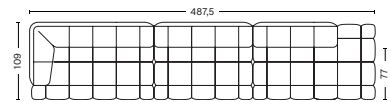

W449 x D109 x H72 cm
Seat H41 cm
Seat D77 cm

COMBINATION 9

DIMENSIONS

W483 x D109 x H72 cm
Seat H41 cm
Seat D77 cm

FABRIC GROUPS

1 | Remix, Linara, Random Fade, Mode, Lint, Swarm, Atlas 2 | Steelcut, Steelcut Trio, Melange Nap, Olavi by HAY, Flamiber, Fairway, Linen Grid 3 | Divina, Divina Melange, Divina MD, Fiord, Ruskin, Roden, DOT 1682, Re-wool 4 | Hallingdal, Canvas, Lila, Raas, Bolgheri 5 | Sierra, Balder 6 | Sense, Vidar, Nevada, California, Coda

COMBINATION 10 | LEFT OR RIGHT

DIMENSIONS

W315,5 x D109 x H72 cm
 Seat H41 cm
 Seat D77 cm

COMBINATION 11 | LEFT OR RIGHT

DIMENSIONS

W420,5 x D109 x H72 cm
 Seat H41 cm
 Seat D77 cm

COMBINATION 12 | LEFT OR RIGHT

DIMENSIONS

W454,5 x D109 x H72 cm
 Seat H41 cm
 Seat D77 cm

COMBINATION 13 | LEFT OR RIGHT

DIMENSIONS

W348,5 x D109 x H72 cm
 Seat H41 cm
 Seat D77 cm

COMBINATION 14 | LEFT OR RIGHT

DIMENSIONS

W453,5 x D109 x H72 cm
 Seat H41 cm
 Seat D77 cm

COMBINATION 15 | LEFT OR RIGHT

DIMENSIONS

W487,5 x D109 x H72 cm
 Seat H41 cm
 Seat D77 cm

COMBINATION 16

DIMENSIONS

W357 x D143 x H72 cm
 Seat H41 cm
 Seat D77 cm

COMBINATION 17 | LEFT OR RIGHT

DIMENSIONS