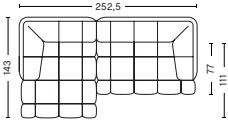

DIMENSIONS

W454,5 x D109 x H72 cm
 Seat H41 cm
 Seat D77 cm

COMBINATION 13 | LEFT OR RIGHT

DIMENSIONS

W348,5 x D109 x H72 cm
 Seat H41 cm
 Seat D77 cm

COMBINATION 14 | LEFT OR RIGHT

DIMENSIONS

W453,5 x D109 x H72 cm
 Seat H41 cm
 Seat D77 cm

COMBINATION 15 | LEFT OR RIGHT

DIMENSIONS

W487,5 x D109 x H72 cm
 Seat H41 cm
 Seat D77 cm

COMBINATION 16

DIMENSIONS

W357 x D143 x H72 cm
 Seat H41 cm
 Seat D77 cm

COMBINATION 17 | LEFT OR RIGHT

DIMENSIONS

W357,5 x D143 x H72 cm
 Seat H41 cm
 Seat D77 cm

COMBINATION 18 | LEFT OR RIGHT

DIMENSIONS

W391,5 x D143 x H72 cm
 Seat H41 cm
 Seat D77 cm

FABRIC GROUPS

1 | Remix, Linara, Random Fade, Mode, Lint, Swarm, Atlas 2 | Steelcut, Steelcut Trio, Melange Nap, Olavi by HAY, Flamiber, Fairway, Linen Grid 3 | Divina, Divina Melange, Divina MD, Fiord, Ruskin, Roden, DOT 1682, Re-wool 4 | Hallingdal, Canvas, Lila, Raas, Bolgheri 5 | Sierra, Balder 6 | Sense, Vidar, Nevada, California, Coda

COMBINATION 19 | LEFT OR RIGHT

DIMENSIONS

W252,5 x D143 x H72 cm
Seat H41 cm
Seat D77 cm

COMBINATION 20 | LEFT OR RIGHT

DIMENSIONS

W285,5 x D143 x H72 cm
Seat H41 cm
Seat D77 cm

COMBINATION 21 | LEFT OR RIGHT