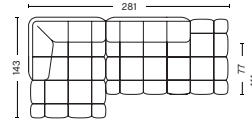

W357,5 x D143 x H72 cm
 Seat H41 cm
 Seat D77 cm

COMBINATION 18 | LEFT OR RIGHT

DIMENSIONS

W391,5 x D143 x H72 cm
 Seat H41 cm
 Seat D77 cm

FABRIC GROUPS

1 | Remix, Linara, Random Fade, Mode, Lint, Swarm, Atlas 2 | Steelcut, Steelcut Trio, Melange Nap, Olavi by HAY, Flamiber, Fairway, Linen Grid 3 | Divina, Divina Melange, Divina MD, Fiord, Ruskin, Roden, DOT 1682, Re-wool 4 | Hallingdal, Canvas, Lila, Raas, Bolgheri 5 | Sierra, Balder 6 | Sense, Vidar, Nevada, California, Coda

COMBINATION 19 | LEFT OR RIGHT

DIMENSIONS

W252,5 x D143 x H72 cm
Seat H41 cm
Seat D77 cm

COMBINATION 20 | LEFT OR RIGHT

DIMENSIONS

W285,5 x D143 x H72 cm
Seat H41 cm
Seat D77 cm

COMBINATION 21 | LEFT OR RIGHT

DIMENSIONS

W281 x D143 x H72 cm
Seat H41 cm
Seat D77 cm

COMBINATION 22 | LEFT OR RIGHT

DIMENSIONS

W386 x D143 x H72 cm
Seat H41 cm
Seat D77 cm

COMBINATION 23 | LEFT OR RIGHT

DIMENSIONS

W420 x D143 x H72 cm
Seat H41 cm
Seat D77 cm