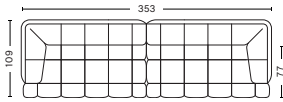

412 | CHAISE LONGUE | LEFT BACKREST

DIMENSIONS

W172 x D109 x H72 cm
Seat H41 cm
Seat D77 cm

411 | CHAISE LONGUE | RIGHT BACKREST

DIMENSIONS

W172 x D109 x H72 cm
Seat H41 cm
Seat D77 cm

FABRIC GROUPS

1 | Remix, Linara, Random Fade, Mode, Lint, Swarm, Atlas 2 | Steelcut, Steelcut Trio, Melange Nap, Olavi by HAY, Flamiber, Fairway, Linen Grid 3 | Divina, Divina Melange, Divina MD, Fiord, Ruskin, Roden, DOT 1682, Re-wool 4 | Hallingdal, Canvas, Lila, Raas, Bolgheri 5 | Sierra, Balder 6 | Sense, Vidar, Nevada, California, Coda

- QUILTON SUGGESTED COMBINATIONS -

COMBINATION 1

DIMENSIONS

W287 x D109 x H72 cm
Seat H41 cm
Seat D77 cm

COMBINATION 2

DIMENSIONS

W392 x D109 x H72 cm
Seat H41 cm
Seat D77 cm

COMBINATION 3

DIMENSIONS

W426 x D109 x H72 cm
Seat H41 cm
Seat D77 cm

COMBINATION 4

DIMENSIONS

W353 x D109 x H72 cm
Seat H41 cm
Seat D77 cm

COMBINATION 5

DIMENSIONS

W458 x D109 x H72 cm
Seat H41 cm
Seat D77 cm

COMBINATION 6

DIMENSIONS

W492 x D109 x H72 cm
Seat H41 cm
Seat D77 cm

COMBINATION 7

DIMENSIONS

W344 x D109 x H72 cm
Seat H41 cm
Seat D77 cm

COMBINATION 8

DIMENSIONS