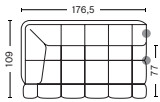

W105 x D105 x H41 cm
 Seat H41 cm

CUSHION

DIMENSIONS

W57 x D19 x H49 cm

ONLY IN COMBINATION WITH OTHER MODULES

202 | NARROW | LEFT END

DIMENSIONS

W143,5 x D109 x H72 cm
 Seat H41 cm
 Seat D77 cm

201 | NARROW | RIGHT END

DIMENSIONS

W143,5 x D109 x H72 cm
 Seat H41 cm
 Seat D77 cm

203 | NARROW | MIDDLE

DIMENSIONS

W105 x D109 x H72 cm
 Seat H41 cm
 Seat D77 cm

302 | WIDE | LEFT END

DIMENSIONS

W176,5 x D109 x H72 cm
 Seat H41 cm
 Seat D77 cm

301 | WIDE | RIGHT END

DIMENSIONS

W176,5 x D109 x H72 cm
 Seat H41 cm
 Seat D77 cm

303 | WIDE | MIDDLE

DIMENSIONS

W139 x D109 x H72 cm
 Seat H41 cm
 Seat D77 cm

DIMENSIONS

W281 x D143 x H72 cm
Seat H41 cm
Seat D77 cm

COMBINATION 22 | LEFT OR RIGHT

DIMENSIONS

W386 x D143 x H72 cm
Seat H41 cm
Seat D77 cm

COMBINATION 23 | LEFT OR RIGHT

DIMENSIONS

W420 x D143 x H72 cm
Seat H41 cm
Seat D77 cm