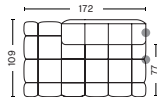

W176,5 x D109 x H72 cm
 Seat H41 cm
 Seat D77 cm

301 | WIDE | RIGHT END

DIMENSIONS

W176,5 x D109 x H72 cm
 Seat H41 cm
 Seat D77 cm

303 | WIDE | MIDDLE

DIMENSIONS

W139 x D109 x H72 cm
 Seat H41 cm
 Seat D77 cm

ONLY IN COMBINATION WITH OTHER MODULES

402 | CHAISE LONGUE | LEFT BACKREST

DIMENSIONS

W109 x D143 x H72 cm
Seat H41 cm
Seat D77 cm

401 | CHAISE LONGUE | RIGHT BACKREST

DIMENSIONS

W109 x D143 x H72 cm
Seat H41 cm
Seat D77 cm

412 | CHAISE LONGUE | LEFT BACKREST

DIMENSIONS

W172 x D109 x H72 cm
Seat H41 cm
Seat D77 cm

411 | CHAISE LONGUE | RIGHT BACKREST

DIMENSIONS

W172 x D109 x H72 cm
Seat H41 cm
Seat D77 cm

FABRIC GROUPS

1 | Remix, Linara, Random Fade, Mode, Lint, Swarm, Atlas 2 | Steelcut, Steelcut Trio, Melange Nap, Olavi by HAY, Flamiber, Fairway, Linen Grid 3 | Divina, Divina Melange, Divina MD, Fiord, Ruskin, Roden, DOT 1682, Re-wool 4 | Hallingdal, Canvas, Lila, Raas, Bolgheri 5 | Sierra, Balder 6 | Sense, Vidar, Nevada, California, Coda

- QUILTON SUGGESTED COMBINATIONS -

COMBINATION 1

DIMENSIONS

W287 x D109 x H72 cm
Seat H41 cm
Seat D77 cm

COMBINATION 2

DIMENSIONS

W392 x D109 x H72 cm
Seat H41 cm
Seat D77 cm

COMBINATION 3