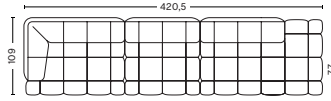

DIMENSIONS

W426 x D109 x H72 cm
Seat H41 cm
Seat D77 cm

COMBINATION 4

DIMENSIONS

W353 x D109 x H72 cm
Seat H41 cm
Seat D77 cm

COMBINATION 5

DIMENSIONS

W458 x D109 x H72 cm
Seat H41 cm
Seat D77 cm

COMBINATION 6

DIMENSIONS

W492 x D109 x H72 cm
Seat H41 cm
Seat D77 cm

COMBINATION 7

DIMENSIONS

W344 x D109 x H72 cm
Seat H41 cm
Seat D77 cm

COMBINATION 8

DIMENSIONS

W449 x D109 x H72 cm
Seat H41 cm
Seat D77 cm

COMBINATION 9

DIMENSIONS

W483 x D109 x H72 cm
Seat H41 cm
Seat D77 cm

FABRIC GROUPS

1 | Remix, Linara, Random Fade, Mode, Lint, Swarm, Atlas 2 | Steelcut, Steelcut Trio, Melange Nap, Olavi by HAY, Flamiber, Fairway, Linen Grid 3 | Divina, Divina Melange, Divina MD, Fiord, Ruskin, Roden, DOT 1682, Re-wool 4 | Hallingdal, Canvas, Lila, Raas, Bolgheri 5 | Sierra, Balder 6 | Sense, Vidar, Nevada, California, Coda

COMBINATION 10 | LEFT OR RIGHT

DIMENSIONS

W315,5 x D109 x H72 cm
 Seat H41 cm
 Seat D77 cm

COMBINATION 11 | LEFT OR RIGHT

DIMENSIONS

W420,5 x D109 x H72 cm
 Seat H41 cm
 Seat D77 cm

COMBINATION 12 | LEFT OR RIGHT