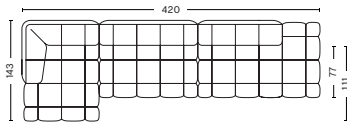

W357,5 x D143 x H72 cm
 Seat H41 cm
 Seat D77 cm

COMBINATION 18 | LEFT OR RIGHT

DIMENSIONS

W391,5 x D143 x H72 cm
 Seat H41 cm
 Seat D77 cm

FABRIC GROUPS

1 | Remix, Linara, Random Fade, Mode, Lint, Swarm, Atlas 2 | Steelcut, Steelcut Trio, Melange Nap, Olavi by HAY, Flamiber, Fairway, Linen Grid 3 | Divina, Divina Melange, Divina MD, Fiord, Ruskin, Roden, DOT 1682, Re-wool 4 | Hallingdal, Canvas, Lila, Raas, Bolgheri 5 | Sierra, Balder 6 | Sense, Vidar, Nevada, California, Coda

COMBINATION 19 | LEFT OR RIGHT

DIMENSIONS

W252,5 x D143 x H72 cm
Seat H41 cm
Seat D77 cm

COMBINATION 20 | LEFT OR RIGHT

DIMENSIONS

W285,5 x D143 x H72 cm
Seat H41 cm
Seat D77 cm

COMBINATION 21 | LEFT OR RIGHT

DIMENSIONS

W281 x D143 x H72 cm
Seat H41 cm
Seat D77 cm

COMBINATION 22 | LEFT OR RIGHT

DIMENSIONS

W386 x D143 x H72 cm
Seat H41 cm
Seat D77 cm

COMBINATION 23 | LEFT OR RIGHT

DIMENSIONS

W420 x D143 x H72 cm
Seat H41 cm
Seat D77 cm