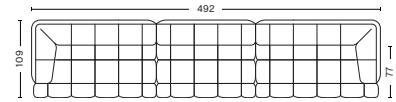

- QUILTON SUGGESTED COMBINATIONS -

COMBINATION 1

DIMENSIONS

W287 x D109 x H72 cm
Seat H41 cm
Seat D77 cm

COMBINATION 2

DIMENSIONS

W392 x D109 x H72 cm
Seat H41 cm
Seat D77 cm

COMBINATION 3

DIMENSIONS

W426 x D109 x H72 cm
Seat H41 cm
Seat D77 cm

COMBINATION 4

DIMENSIONS

W353 x D109 x H72 cm
Seat H41 cm
Seat D77 cm

COMBINATION 5

DIMENSIONS

W458 x D109 x H72 cm
Seat H41 cm
Seat D77 cm

COMBINATION 6

DIMENSIONS

W492 x D109 x H72 cm
Seat H41 cm
Seat D77 cm

COMBINATION 7

DIMENSIONS

W344 x D109 x H72 cm
Seat H41 cm
Seat D77 cm

COMBINATION 8

DIMENSIONS

W449 x D109 x H72 cm
Seat H41 cm
Seat D77 cm

COMBINATION 9

DIMENSIONS

W483 x D109 x H72 cm
Seat H41 cm
Seat D77 cm

FABRIC GROUPS

1 | Remix, Linara, Random Fade, Mode, Lint, Swarm, Atlas 2 | Steelcut, Steelcut Trio, Melange Nap, Olavi by HAY, Flamiber, Fairway, Linen Grid 3 | Divina, Divina Melange, Divina MD, Fiord, Ruskin, Roden, DOT 1682, Re-wool 4 | Hallingdal, Canvas, Lila, Raas, Bolgheri 5 | Sierra, Balder 6 | Sense, Vidar, Nevada, California, Coda