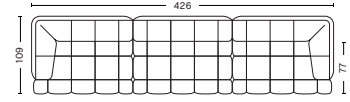

412 | CHAISE LONGUE | LEFT BACKREST

DIMENSIONS

W172 x D109 x H72 cm
Seat H41 cm
Seat D77 cm

411 | CHAISE LONGUE | RIGHT BACKREST

DIMENSIONS

W172 x D109 x H72 cm
Seat H41 cm
Seat D77 cm

FABRIC GROUPS

1 | Remix, Linara, Random Fade, Mode, Lint, Swarm, Atlas 2 | Steelcut, Steelcut Trio, Melange Nap, Olavi by HAY, Flamiber, Fairway, Linen Grid 3 | Divina, Divina Melange, Divina MD, Fiord, Ruskin, Roden, DOT 1682, Re-wool 4 | Hallingdal, Canvas, Lila, Raas, Bolgheri 5 | Sierra, Balder 6 | Sense, Vidar, Nevada, California, Coda

- QUILTON SUGGESTED COMBINATIONS -

COMBINATION 1

DIMENSIONS

W287 x D109 x H72 cm
Seat H41 cm
Seat D77 cm

COMBINATION 2

DIMENSIONS

W392 x D109 x H72 cm
Seat H41 cm
Seat D77 cm

COMBINATION 3

DIMENSIONS

W426 x D109 x H72 cm
Seat H41 cm
Seat D77 cm

COMBINATION 4

DIMENSIONS

W353 x D109 x H72 cm
Seat H41 cm
Seat D77 cm

COMBINATION 5

DIMENSIONS

W458 x D109 x H72 cm
Seat H41 cm
Seat D77 cm

COMBINATION 6

DIMENSIONS

W492 x D109 x H72 cm
Seat H41 cm
Seat D77 cm

COMBINATION 7

DIMENSIONS

W344 x D109 x H72 cm
Seat H41 cm
Seat D77 cm

COMBINATION 8

DIMENSIONS