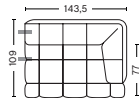

W105 x D105 x H41 cm
 Seat H41 cm

CUSHION

DIMENSIONS

W57 x D19 x H49 cm

ONLY IN COMBINATION WITH OTHER MODULES

202 | NARROW | LEFT END

DIMENSIONS

W143,5 x D109 x H72 cm
 Seat H41 cm
 Seat D77 cm

201 | NARROW | RIGHT END

DIMENSIONS

W143,5 x D109 x H72 cm
 Seat H41 cm
 Seat D77 cm

203 | NARROW | MIDDLE

DIMENSIONS

W105 x D109 x H72 cm
 Seat H41 cm
 Seat D77 cm

302 | WIDE | LEFT END

DIMENSIONS

W176,5 x D109 x H72 cm
 Seat H41 cm
 Seat D77 cm

301 | WIDE | RIGHT END

DIMENSIONS

W176,5 x D109 x H72 cm
 Seat H41 cm
 Seat D77 cm

303 | WIDE | MIDDLE

DIMENSIONS

W139 x D109 x H72 cm
 Seat H41 cm
 Seat D77 cm

DIMENSIONS

W281 x D143 x H72 cm
Seat H41 cm
Seat D77 cm

COMBINATION 22 | LEFT OR RIGHT

DIMENSIONS

W386 x D143 x H72 cm
Seat H41 cm
Seat D77 cm

COMBINATION 23 | LEFT OR RIGHT

DIMENSIONS

W420 x D143 x H72 cm
Seat H41 cm
Seat D77 cm