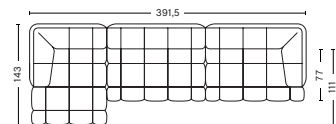

COMBINATION 10 | LEFT OR RIGHT

DIMENSIONS

W315,5 x D109 x H72 cm
 Seat H41 cm
 Seat D77 cm

COMBINATION 11 | LEFT OR RIGHT

DIMENSIONS

W420,5 x D109 x H72 cm
 Seat H41 cm
 Seat D77 cm

COMBINATION 12 | LEFT OR RIGHT

DIMENSIONS

W454,5 x D109 x H72 cm
 Seat H41 cm
 Seat D77 cm

COMBINATION 13 | LEFT OR RIGHT

DIMENSIONS

W348,5 x D109 x H72 cm
 Seat H41 cm
 Seat D77 cm

COMBINATION 14 | LEFT OR RIGHT

DIMENSIONS

W453,5 x D109 x H72 cm
 Seat H41 cm
 Seat D77 cm

COMBINATION 15 | LEFT OR RIGHT

DIMENSIONS

W487,5 x D109 x H72 cm
 Seat H41 cm
 Seat D77 cm

COMBINATION 16

DIMENSIONS

W357 x D143 x H72 cm
 Seat H41 cm
 Seat D77 cm

COMBINATION 17 | LEFT OR RIGHT

DIMENSIONS

W357,5 x D143 x H72 cm
 Seat H41 cm
 Seat D77 cm

COMBINATION 18 | LEFT OR RIGHT

DIMENSIONS

W391,5 x D143 x H72 cm
 Seat H41 cm
 Seat D77 cm

FABRIC GROUPS

1 | Remix, Linara, Random Fade, Mode, Lint, Swarm, Atlas 2 | Steelcut, Steelcut Trio, Melange Nap, Olavi by HAY, Flamiber, Fairway, Linen Grid 3 | Divina, Divina Melange, Divina MD, Fiord, Ruskin, Roden, DOT 1682, Re-wool 4 | Hallingdal, Canvas, Lila, Raas, Bolgheri 5 | Sierra, Balder 6 | Sense, Vidar, Nevada, California, Coda