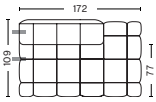

W176,5 x D109 x H72 cm
 Seat H41 cm
 Seat D77 cm

301 | WIDE | RIGHT END

DIMENSIONS

W176,5 x D109 x H72 cm
 Seat H41 cm
 Seat D77 cm

303 | WIDE | MIDDLE

DIMENSIONS

W139 x D109 x H72 cm
 Seat H41 cm
 Seat D77 cm

ONLY IN COMBINATION WITH OTHER MODULES

402 | CHAISE LONGUE | LEFT BACKREST

DIMENSIONS

W109 x D143 x H72 cm
Seat H41 cm
Seat D77 cm

401 | CHAISE LONGUE | RIGHT BACKREST

DIMENSIONS

W109 x D143 x H72 cm
Seat H41 cm
Seat D77 cm

412 | CHAISE LONGUE | LEFT BACKREST

DIMENSIONS

W172 x D109 x H72 cm
Seat H41 cm
Seat D77 cm

411 | CHAISE LONGUE | RIGHT BACKREST

DIMENSIONS

W172 x D109 x H72 cm
Seat H41 cm
Seat D77 cm

FABRIC GROUPS

1 | Remix, Linara, Random Fade, Mode, Lint, Swarm, Atlas 2 | Steelcut, Steelcut Trio, Melange Nap, Olavi by HAY, Flamiber, Fairway, Linen Grid 3 | Divina, Divina Melange, Divina MD, Fiord, Ruskin, Roden, DOT 1682, Re-wool 4 | Hallingdal, Canvas, Lila, Raas, Bolgheri 5 | Sierra, Balder 6 | Sense, Vidar, Nevada, California, Coda

- QUILTON SUGGESTED COMBINATIONS -

COMBINATION 1

DIMENSIONS

W287 x D109 x H72 cm
Seat H41 cm
Seat D77 cm

COMBINATION 2

DIMENSIONS

W392 x D109 x H72 cm
Seat H41 cm
Seat D77 cm

COMBINATION 3