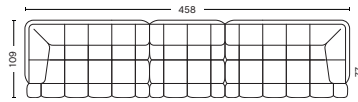

- QUILTON SUGGESTED COMBINATIONS -

COMBINATION 1

DIMENSIONS

W287 x D109 x H72 cm
Seat H41 cm
Seat D77 cm

COMBINATION 2

DIMENSIONS

W392 x D109 x H72 cm
Seat H41 cm
Seat D77 cm

COMBINATION 3

DIMENSIONS

W426 x D109 x H72 cm
Seat H41 cm
Seat D77 cm

COMBINATION 4

DIMENSIONS

W353 x D109 x H72 cm
Seat H41 cm
Seat D77 cm

COMBINATION 5

DIMENSIONS

W458 x D109 x H72 cm
Seat H41 cm
Seat D77 cm

COMBINATION 6

DIMENSIONS

W492 x D109 x H72 cm
Seat H41 cm
Seat D77 cm

COMBINATION 7

DIMENSIONS

W344 x D109 x H72 cm
Seat H41 cm
Seat D77 cm

COMBINATION 8

DIMENSIONS

W449 x D109 x H72 cm
Seat H41 cm
Seat D77 cm

COMBINATION 9

DIMENSIONS

W483 x D109 x H72 cm
Seat H41 cm
Seat D77 cm

FABRIC GROUPS

1 | Remix, Linara, Random Fade, Mode, Lint, Swarm, Atlas 2 | Steelcut, Steelcut Trio, Melange Nap, Olavi by HAY, Flamiber, Fairway, Linen Grid 3 | Divina, Divina Melange, Divina MD, Fiord, Ruskin, Roden, DOT 1682, Re-wool 4 | Hallingdal, Canvas, Lila, Raas, Bolgheri 5 | Sierra, Balder 6 | Sense, Vidar, Nevada, California, Coda