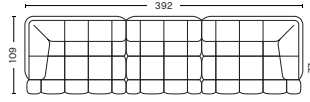

412 | CHAISE LONGUE | LEFT BACKREST

DIMENSIONS

W172 x D109 x H72 cm
Seat H41 cm
Seat D77 cm

411 | CHAISE LONGUE | RIGHT BACKREST

DIMENSIONS

W172 x D109 x H72 cm
Seat H41 cm
Seat D77 cm

FABRIC GROUPS

1 | Remix, Linara, Random Fade, Mode, Lint, Swarm, Atlas 2 | Steelcut, Steelcut Trio, Melange Nap, Olavi by HAY, Flamiber, Fairway, Linen Grid 3 | Divina, Divina Melange, Divina MD, Fiord, Ruskin, Roden, DOT 1682, Re-wool 4 | Hallingdal, Canvas, Lila, Raas, Bolgheri 5 | Sierra, Balder 6 | Sense, Vidar, Nevada, California, Coda

- QUILTON SUGGESTED COMBINATIONS -

COMBINATION 1

DIMENSIONS

W287 x D109 x H72 cm
Seat H41 cm
Seat D77 cm

COMBINATION 2

DIMENSIONS

W392 x D109 x H72 cm
Seat H41 cm
Seat D77 cm

COMBINATION 3

DIMENSIONS

W426 x D109 x H72 cm
Seat H41 cm
Seat D77 cm

COMBINATION 4

DIMENSIONS

W353 x D109 x H72 cm
Seat H41 cm
Seat D77 cm

COMBINATION 5

DIMENSIONS

W458 x D109 x H72 cm
Seat H41 cm
Seat D77 cm

COMBINATION 6

DIMENSIONS

W492 x D109 x H72 cm
Seat H41 cm
Seat D77 cm

COMBINATION 7

DIMENSIONS

W344 x D109 x H72 cm
Seat H41 cm
Seat D77 cm

COMBINATION 8

DIMENSIONS