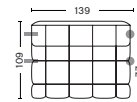

W105 x D105 x H41 cm
 Seat H41 cm

CUSHION

DIMENSIONS

W57 x D19 x H49 cm

ONLY IN COMBINATION WITH OTHER MODULES

202 | NARROW | LEFT END

DIMENSIONS

W143,5 x D109 x H72 cm
 Seat H41 cm
 Seat D77 cm

201 | NARROW | RIGHT END

DIMENSIONS

W143,5 x D109 x H72 cm
 Seat H41 cm
 Seat D77 cm

203 | NARROW | MIDDLE

DIMENSIONS

W105 x D109 x H72 cm
 Seat H41 cm
 Seat D77 cm

302 | WIDE | LEFT END

DIMENSIONS

W176,5 x D109 x H72 cm
 Seat H41 cm
 Seat D77 cm

301 | WIDE | RIGHT END

DIMENSIONS

W176,5 x D109 x H72 cm
 Seat H41 cm
 Seat D77 cm

303 | WIDE | MIDDLE

DIMENSIONS

W139 x D109 x H72 cm
 Seat H41 cm
 Seat D77 cm

DIMENSIONS

W281 x D143 x H72 cm
Seat H41 cm
Seat D77 cm

COMBINATION 22 | LEFT OR RIGHT

DIMENSIONS

W386 x D143 x H72 cm
Seat H41 cm
Seat D77 cm

COMBINATION 23 | LEFT OR RIGHT

DIMENSIONS

W420 x D143 x H72 cm
Seat H41 cm
Seat D77 cm