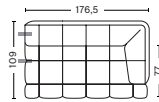

W105 x D105 x H41 cm
 Seat H41 cm

CUSHION

DIMENSIONS

W57 x D19 x H49 cm

ONLY IN COMBINATION WITH OTHER MODULES

202 | NARROW | LEFT END

DIMENSIONS

W143,5 x D109 x H72 cm
 Seat H41 cm
 Seat D77 cm

201 | NARROW | RIGHT END

DIMENSIONS

W143,5 x D109 x H72 cm
 Seat H41 cm
 Seat D77 cm

203 | NARROW | MIDDLE

DIMENSIONS

W105 x D109 x H72 cm
 Seat H41 cm
 Seat D77 cm

302 | WIDE | LEFT END

DIMENSIONS

W176,5 x D109 x H72 cm
 Seat H41 cm
 Seat D77 cm

301 | WIDE | RIGHT END

DIMENSIONS

W176,5 x D109 x H72 cm
 Seat H41 cm
 Seat D77 cm

303 | WIDE | MIDDLE

DIMENSIONS

W139 x D109 x H72 cm
 Seat H41 cm
 Seat D77 cm

DIMENSIONS

W281 x D143 x H72 cm
Seat H41 cm
Seat D77 cm

COMBINATION 22 | LEFT OR RIGHT

DIMENSIONS

W386 x D143 x H72 cm
Seat H41 cm
Seat D77 cm

COMBINATION 23 | LEFT OR RIGHT

DIMENSIONS

W420 x D143 x H72 cm
Seat H41 cm
Seat D77 cm