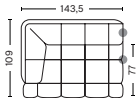

W105 x D105 x H41 cm
 Seat H41 cm

CUSHION

DIMENSIONS

W57 x D19 x H49 cm

ONLY IN COMBINATION WITH OTHER MODULES

202 | NARROW | LEFT END

DIMENSIONS

W143,5 x D109 x H72 cm
 Seat H41 cm
 Seat D77 cm

201 | NARROW | RIGHT END

DIMENSIONS

W143,5 x D109 x H72 cm
 Seat H41 cm
 Seat D77 cm

203 | NARROW | MIDDLE

DIMENSIONS

W105 x D109 x H72 cm
 Seat H41 cm
 Seat D77 cm

302 | WIDE | LEFT END

DIMENSIONS

W176,5 x D109 x H72 cm
 Seat H41 cm
 Seat D77 cm

301 | WIDE | RIGHT END

DIMENSIONS

W176,5 x D109 x H72 cm
 Seat H41 cm
 Seat D77 cm

303 | WIDE | MIDDLE

DIMENSIONS

W139 x D109 x H72 cm
 Seat H41 cm
 Seat D77 cm

DIMENSIONS

W281 x D143 x H72 cm
Seat H41 cm
Seat D77 cm

COMBINATION 22 | LEFT OR RIGHT

DIMENSIONS

W386 x D143 x H72 cm
Seat H41 cm
Seat D77 cm

COMBINATION 23 | LEFT OR RIGHT

DIMENSIONS

W420 x D143 x H72 cm
Seat H41 cm
Seat D77 cm