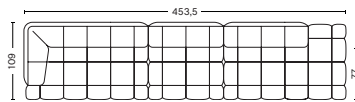

W449 x D109 x H72 cm
Seat H41 cm
Seat D77 cm

COMBINATION 9

DIMENSIONS

W483 x D109 x H72 cm
Seat H41 cm
Seat D77 cm

FABRIC GROUPS

1 | Remix, Linara, Random Fade, Mode, Lint, Swarm, Atlas 2 | Steelcut, Steelcut Trio, Melange Nap, Olavi by HAY, Flamiber, Fairway, Linen Grid 3 | Divina, Divina Melange, Divina MD, Fiord, Ruskin, Roden, DOT 1682, Re-wool 4 | Hallingdal, Canvas, Lila, Raas, Bolgheri 5 | Sierra, Balder 6 | Sense, Vidar, Nevada, California, Coda

COMBINATION 10 | LEFT OR RIGHT

DIMENSIONS

W315,5 x D109 x H72 cm
 Seat H41 cm
 Seat D77 cm

COMBINATION 11 | LEFT OR RIGHT

DIMENSIONS

W420,5 x D109 x H72 cm
 Seat H41 cm
 Seat D77 cm

COMBINATION 12 | LEFT OR RIGHT

DIMENSIONS

W454,5 x D109 x H72 cm
 Seat H41 cm
 Seat D77 cm

COMBINATION 13 | LEFT OR RIGHT

DIMENSIONS

W348,5 x D109 x H72 cm
 Seat H41 cm
 Seat D77 cm

COMBINATION 14 | LEFT OR RIGHT

DIMENSIONS

W453,5 x D109 x H72 cm
 Seat H41 cm
 Seat D77 cm

COMBINATION 15 | LEFT OR RIGHT

DIMENSIONS

W487,5 x D109 x H72 cm
 Seat H41 cm
 Seat D77 cm

COMBINATION 16

DIMENSIONS

W357 x D143 x H72 cm
 Seat H41 cm
 Seat D77 cm

COMBINATION 17 | LEFT OR RIGHT

DIMENSIONS