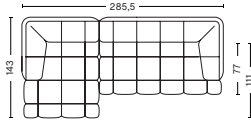

DIMENSIONS

W454,5 x D109 x H72 cm
 Seat H41 cm
 Seat D77 cm

COMBINATION 13 | LEFT OR RIGHT

DIMENSIONS

W348,5 x D109 x H72 cm
 Seat H41 cm
 Seat D77 cm

COMBINATION 14 | LEFT OR RIGHT

DIMENSIONS

W453,5 x D109 x H72 cm
 Seat H41 cm
 Seat D77 cm

COMBINATION 15 | LEFT OR RIGHT

DIMENSIONS

W487,5 x D109 x H72 cm
 Seat H41 cm
 Seat D77 cm

COMBINATION 16

DIMENSIONS

W357 x D143 x H72 cm
 Seat H41 cm
 Seat D77 cm

COMBINATION 17 | LEFT OR RIGHT

DIMENSIONS

W357,5 x D143 x H72 cm
 Seat H41 cm
 Seat D77 cm

COMBINATION 18 | LEFT OR RIGHT

DIMENSIONS

W391,5 x D143 x H72 cm
 Seat H41 cm
 Seat D77 cm

FABRIC GROUPS

1 | Remix, Linara, Random Fade, Mode, Lint, Swarm, Atlas 2 | Steelcut, Steelcut Trio, Melange Nap, Olavi by HAY, Flamiber, Fairway, Linen Grid 3 | Divina, Divina Melange, Divina MD, Fiord, Ruskin, Roden, DOT 1682, Re-wool 4 | Hallingdal, Canvas, Lila, Raas, Bolgheri 5 | Sierra, Balder 6 | Sense, Vidar, Nevada, California, Coda

COMBINATION 19 | LEFT OR RIGHT

DIMENSIONS

W252,5 x D143 x H72 cm
Seat H41 cm
Seat D77 cm

COMBINATION 20 | LEFT OR RIGHT

DIMENSIONS

W285,5 x D143 x H72 cm
Seat H41 cm
Seat D77 cm

COMBINATION 21 | LEFT OR RIGHT