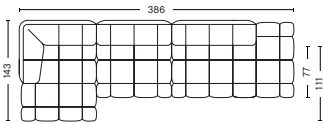

W357,5 x D143 x H72 cm
 Seat H41 cm
 Seat D77 cm

COMBINATION 18 | LEFT OR RIGHT

DIMENSIONS

W391,5 x D143 x H72 cm
 Seat H41 cm
 Seat D77 cm

FABRIC GROUPS

1 | Remix, Linara, Random Fade, Mode, Lint, Swarm, Atlas 2 | Steelcut, Steelcut Trio, Melange Nap, Olavi by HAY, Flamiber, Fairway, Linen Grid 3 | Divina, Divina Melange, Divina MD, Fiord, Ruskin, Roden, DOT 1682, Re-wool 4 | Hallingdal, Canvas, Lila, Raas, Bolgheri 5 | Sierra, Balder 6 | Sense, Vidar, Nevada, California, Coda

COMBINATION 19 | LEFT OR RIGHT

DIMENSIONS

W252,5 x D143 x H72 cm
Seat H41 cm
Seat D77 cm

COMBINATION 20 | LEFT OR RIGHT

DIMENSIONS

W285,5 x D143 x H72 cm
Seat H41 cm
Seat D77 cm

COMBINATION 21 | LEFT OR RIGHT

DIMENSIONS

W281 x D143 x H72 cm
Seat H41 cm
Seat D77 cm

COMBINATION 22 | LEFT OR RIGHT

DIMENSIONS

W386 x D143 x H72 cm
Seat H41 cm
Seat D77 cm

COMBINATION 23 | LEFT OR RIGHT

DIMENSIONS

W420 x D143 x H72 cm
Seat H41 cm
Seat D77 cm