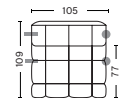

W105 x D105 x H41 cm
 Seat H41 cm

CUSHION

DIMENSIONS

W57 x D19 x H49 cm

ONLY IN COMBINATION WITH OTHER MODULES

202 | NARROW | LEFT END

DIMENSIONS

W143,5 x D109 x H72 cm
 Seat H41 cm
 Seat D77 cm

201 | NARROW | RIGHT END

DIMENSIONS

W143,5 x D109 x H72 cm
 Seat H41 cm
 Seat D77 cm

203 | NARROW | MIDDLE

DIMENSIONS

W105 x D109 x H72 cm
 Seat H41 cm
 Seat D77 cm

302 | WIDE | LEFT END

DIMENSIONS

W176,5 x D109 x H72 cm
 Seat H41 cm
 Seat D77 cm

301 | WIDE | RIGHT END

DIMENSIONS

W176,5 x D109 x H72 cm
 Seat H41 cm
 Seat D77 cm

303 | WIDE | MIDDLE

DIMENSIONS

W139 x D109 x H72 cm
 Seat H41 cm
 Seat D77 cm

DIMENSIONS

W454,5 x D109 x H72 cm
 Seat H41 cm
 Seat D77 cm

COMBINATION 13 | LEFT OR RIGHT

DIMENSIONS

W348,5 x D109 x H72 cm
 Seat H41 cm
 Seat D77 cm

COMBINATION 14 | LEFT OR RIGHT

DIMENSIONS

W453,5 x D109 x H72 cm
 Seat H41 cm
 Seat D77 cm