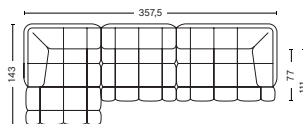

COMBINATION 10 | LEFT OR RIGHT

DIMENSIONS

W315,5 x D109 x H72 cm
 Seat H41 cm
 Seat D77 cm

COMBINATION 11 | LEFT OR RIGHT

DIMENSIONS

W420,5 x D109 x H72 cm
 Seat H41 cm
 Seat D77 cm

COMBINATION 12 | LEFT OR RIGHT

DIMENSIONS

W454,5 x D109 x H72 cm
 Seat H41 cm
 Seat D77 cm

COMBINATION 13 | LEFT OR RIGHT

DIMENSIONS

W348,5 x D109 x H72 cm
 Seat H41 cm
 Seat D77 cm

COMBINATION 14 | LEFT OR RIGHT

DIMENSIONS

W453,5 x D109 x H72 cm
 Seat H41 cm
 Seat D77 cm

COMBINATION 15 | LEFT OR RIGHT

DIMENSIONS

W487,5 x D109 x H72 cm
 Seat H41 cm
 Seat D77 cm

COMBINATION 16

DIMENSIONS

W357 x D143 x H72 cm
 Seat H41 cm
 Seat D77 cm

COMBINATION 17 | LEFT OR RIGHT

DIMENSIONS

W357,5 x D143 x H72 cm
 Seat H41 cm
 Seat D77 cm

COMBINATION 18 | LEFT OR RIGHT

DIMENSIONS

W391,5 x D143 x H72 cm
 Seat H41 cm
 Seat D77 cm

FABRIC GROUPS

1 | Remix, Linara, Random Fade, Mode, Lint, Swarm, Atlas 2 | Steelcut, Steelcut Trio, Melange Nap, Olavi by HAY, Flamiber, Fairway, Linen Grid 3 | Divina, Divina Melange, Divina MD, Fiord, Ruskin, Roden, DOT 1682, Re-wool 4 | Hallingdal, Canvas, Lila, Raas, Bolgheri 5 | Sierra, Balder 6 | Sense, Vidar, Nevada, California, Coda